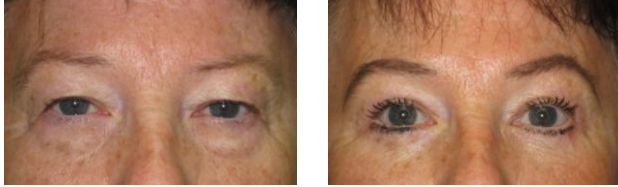

Melanie Ho Erb, M.D.

Before & After Photo Gallery

UPPER AND LOWER BLEPHAROPLASTY - FEMALE

UPPER AND LOWER BLEPHAROPLASTY - MALE

ASIAN BLEPHAROPLASTY - YOUNGER

ASIAN BLEPHAROPLASTY - MORE MATURE

PTOSIS REPAIR

BROW LIFT

REMOVAL OF BUMPS ON EYELID OR FACE

BOTOX INJECTIONS - FROWNING IN BOTH PHOTOS

FILLER TO LIPS

FILLER TO LOWER EYELID TEAR HOLLOW

LASER RESURFACING FOR WRINKLES

Before

After

LASER RESURFACING FOR BROWN SPOTS

Before

After