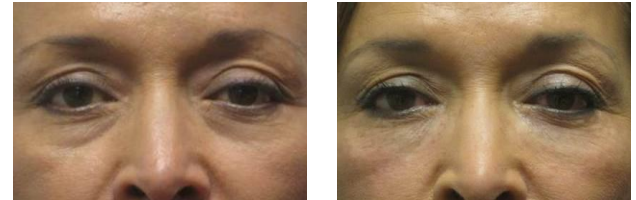

Melanie Ho Erb, M.D.

Before & After Photo Gallery

UPPER AND LOWER BLEPHAROPLASTY - FEMALE

UPPER AND LOWER BLEPHAROPLASTY - MALE

ASIAN BLEPHAROPLASTY - YOUNGER

ASIAN BLEPHAROPLASTY - MORE MATURE

PTOSIS REPAIR

BROW LIFT

REMOVAL OF BUMPS ON EYELID OR FACE

BOTOX INJECTIONS - FROWNING IN BOTH PHOTOS

FILLER TO LIPS

FILLER TO LOWER EYELID TEAR HOLLOW

LASER RESURFACING FOR WRINKLES

Before

After

LASER RESURFACING FOR BROWN SPOTS

Before

After