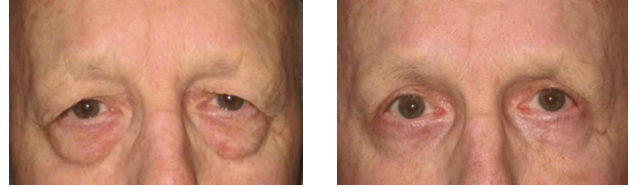

Melanie Ho Erb, M.D.

Before & After Photo Gallery

UPPER AND LOWER BLEPHAROPLASTY - FEMALE

UPPER AND LOWER BLEPHAROPLASTY - MALE

ASIAN BLEPHAROPLASTY - YOUNGER

ASIAN BLEPHAROPLASTY - MORE MATURE

PTOSIS REPAIR

BROW LIFT

REMOVAL OF BUMPS ON EYELID OR FACE

BOTOX INJECTIONS - FROWNING IN BOTH PHOTOS

FILLER TO LIPS

FILLER TO LOWER EYELID TEAR HOLLOW

LASER RESURFACING FOR WRINKLES

Before

After

LASER RESURFACING FOR BROWN SPOTS

Before

After