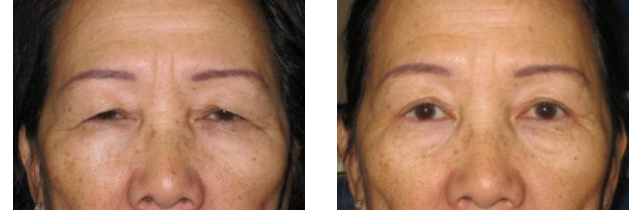

Melanie Ho Erb, M.D.

Before & After Photo Gallery

UPPER AND LOWER BLEPHAROPLASTY - FEMALE

UPPER AND LOWER BLEPHAROPLASTY - MALE

ASIAN BLEPHAROPLASTY - YOUNGER

ASIAN BLEPHAROPLASTY - MORE MATURE

PTOSIS REPAIR

BROW LIFT

REMOVAL OF BUMPS ON EYELID OR FACE

BOTOX INJECTIONS - FROWNING IN BOTH PHOTOS

FILLER TO LIPS

FILLER TO LOWER EYELID TEAR HOLLOW

LASER RESURFACING FOR WRINKLES

Before

After

LASER RESURFACING FOR BROWN SPOTS

Before

After